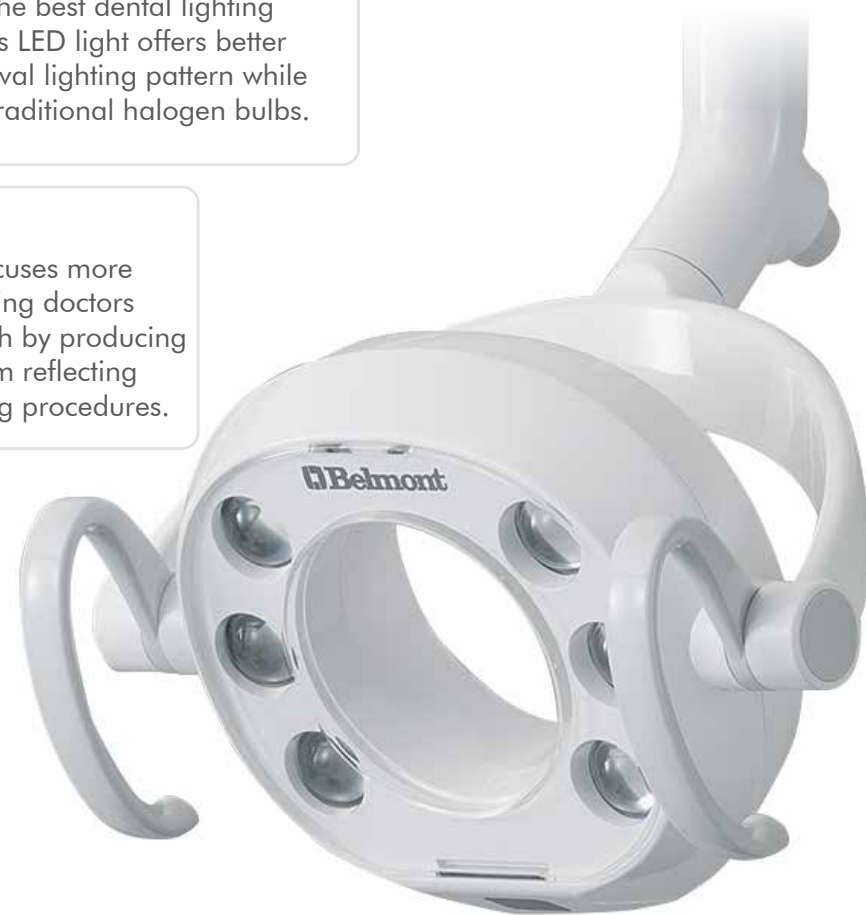

AL-107

AL108

Shine Brighter,
Work Better,
Last Longer.

Bel-Nova
LED Dental Light

SPECIFICATIONS

Light Source:	Six LEDs
In Treatment Mode	
Central Illuminance:	3,000-28,000 lx
Correlated Color Temperature:	5,000 K
In Composite Safe Mode	Compliant with ISO 9680: 2014 5.2.10
Central Illuminance:	9,000 lx
Correlated Color Temperature:	2,700 K
Standard Irradiation Distance:	25.59" (650 mm)
Pattern Dimensions:	3-3/8" x 6-1/8" (85 x 155 mm)
Operation:	Touchless sensor
Intensity Adjustment:	Stepless rotating knob
Head Positioning:	Rotation of head at three axis

Belmont's Bel-Nova is bringing you the best dental lighting technology available. This world class LED light offers better illumination in a high performance oval lighting pattern while letting off less heat and sound than traditional halogen bulbs.

Out of the Shadows

This cutting edge, six bulb pattern focuses more light into the patient's oral cavity, giving doctors a better vision of their patient's mouth by producing a oval pattern. It also keeps light from reflecting painfully into the patient's eyes during procedures.

Wall mount
Color: Light Grey