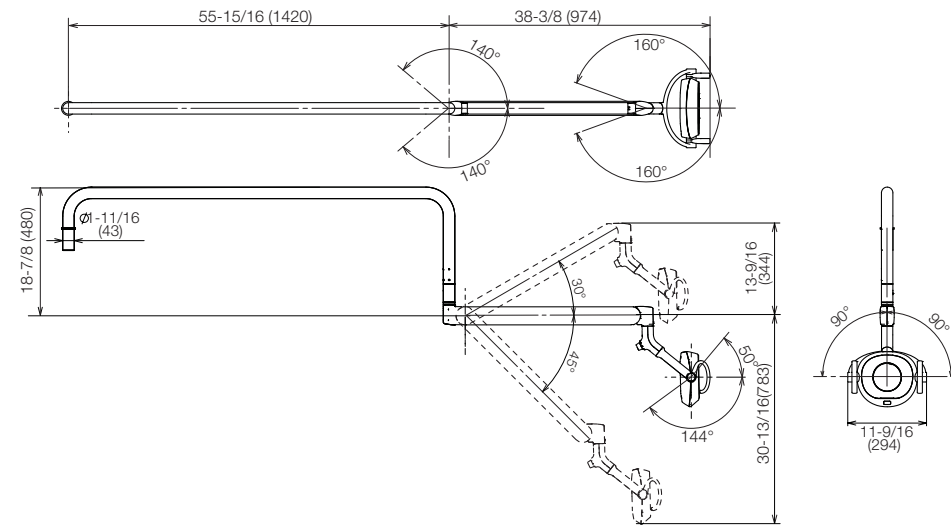

AL-107

AL108

Shine Brighter,
Work Better,
Last Longer.

Bel-Nova
LED Dental Light

SPECIFICATIONS

Light Source:	Six LEDs
In Treatment Mode	
Central Illuminance:	3,000-28,000 lx
Correlated Color Temperature:	5,000 K
In Composite Safe Mode	Compliant with ISO 9680: 2014 5.2.10
Central Illuminance:	9,000 lx
Correlated Color Temperature:	2,700 K
Standard Irradiation Distance:	25.59" (650 mm)
Pattern Dimensions:	3-3/8" x 6-1/8" (85 x 155 mm)
Operation:	Touchless sensor
Intensity Adjustment:	Stepless rotating knob
Head Positioning:	Rotation of head at three axis