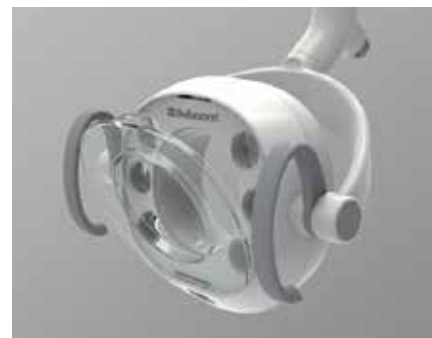

AL-107

AL108

Shine Brighter,
Work Better,
Last Longer.

Bel-Nova
LED Dental Light

SPECIFICATIONS

Light Source:	Six LEDs
In Treatment Mode	
Central Illuminance:	3,000-28,000 lx
Correlated Color Temperature:	5,000 K
In Composite Safe Mode	Compliant with ISO 9680: 2014 5.2.10
Central Illuminance:	9,000 lx
Correlated Color Temperature:	2,700 K
Standard Irradiation Distance:	25.59" (650 mm)
Pattern Dimensions:	3-3/8" x 6-1/8" (85 x 155 mm)
Operation:	Touchless sensor
Intensity Adjustment:	Stepless rotating knob
Head Positioning:	Rotation of head at three axis

Belmont's Bel-Nova is bringing you the best dental lighting technology available. This world class LED light offers better illumination in a high performance oval lighting pattern while letting off less heat and sound than traditional halogen bulbs.

Out of the Shadows

This cutting edge, six bulb pattern focuses more light into the patient's oral cavity, giving doctors a better vision of their patient's mouth by producing a oval pattern. It also keeps light from reflecting painfully into the patient's eyes during procedures.

Wall mount
Color: Light Grey