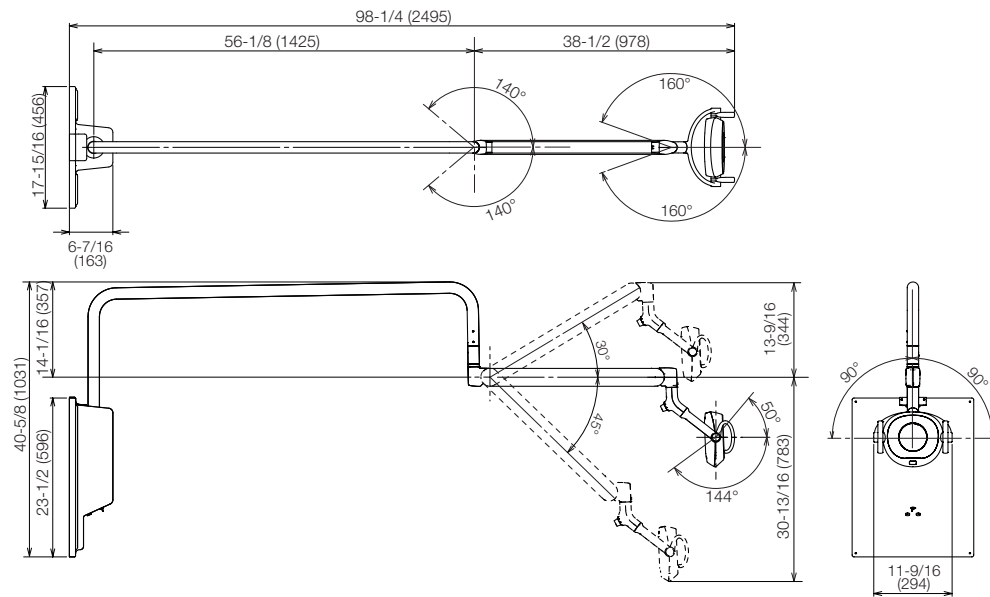

AL-107

AL108

Shine Brighter,
Work Better,
Last Longer.

Bel-Nova
LED Dental Light

SPECIFICATIONS

Light Source:	Six LEDs
In Treatment Mode	
Central Illuminance:	3,000-28,000 lx
Correlated Color Temperature:	5,000 K
In Composite Safe Mode	Compliant with ISO 9680: 2014 5.2.10
Central Illuminance:	9,000 lx
Correlated Color Temperature:	2,700 K
Standard Irradiation Distance:	25.59" (650 mm)
Pattern Dimensions:	3-3/8" x 6-1/8" (85 x 155 mm)
Operation:	Touchless sensor
Intensity Adjustment:	Stepless rotating knob
Head Positioning:	Rotation of head at three axis